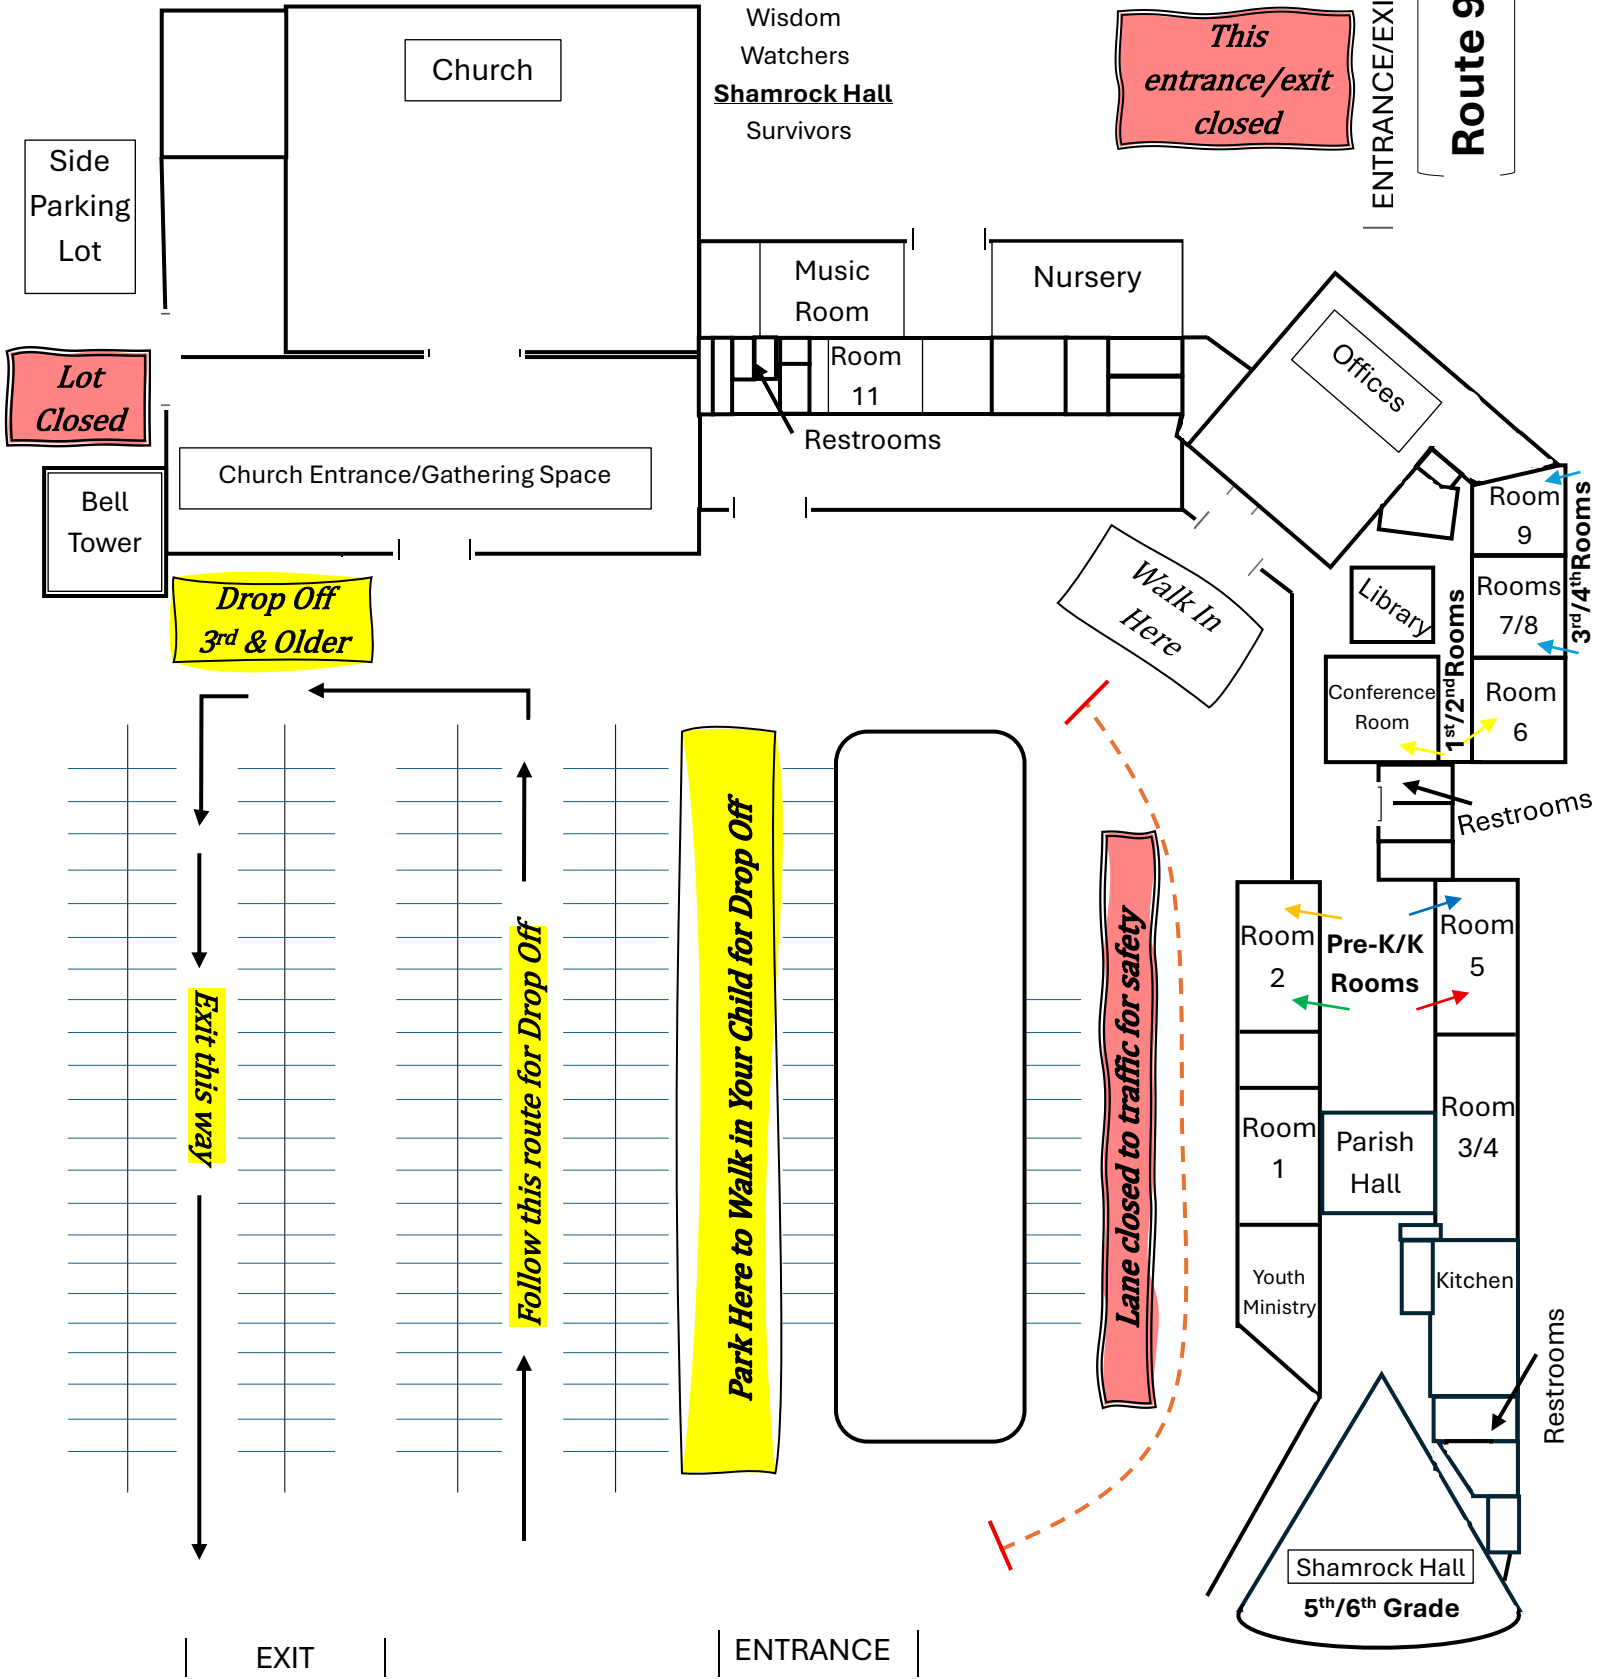

Room 2:

ORANGE Thankful Toucans

GREEN Friendly Frogs

Room 6: Truthful Tall Trees & Faithful Fruits

Conference Room: Worshipping Waterfalls & Virtuous Vines

Room 5:

BLUE Blessed Butterflies

RED Miracle Monkeys

Room 7/8:

Joyful Jumpers

Helpful Hikers

Grateful Gatherers

Room 9:

Wisdom Watchers

Survivors

Shamrock Hall

Survivors

Shamrock Shed

This entrance/exit closed

ENTRANCE/EXIT
Route 9

EXIT

ENTRANCE